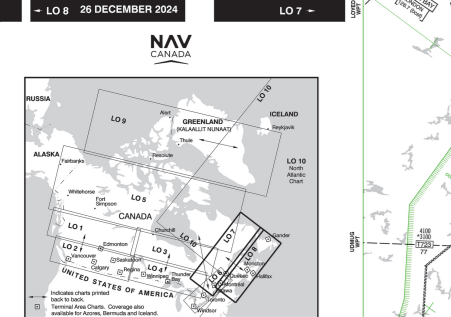

ENROUTE LOW ALTITUDE
CANADA AND NORTH ATLANTIC
AIP Canada (ICAO)
Part 2 - En Route (ENR)
Department of National Defence FLIP GPH 206

EFFECTIVE 0901Z 26 DECEMBER 2024 TO 0901Z 20 FEBRUARY 2025

CAUTION
The information in this publication may be superseded by NOTAM or AIP Supplement

REVISION DATA
LO 7 - Corrections to the chart, CTR 302 added, Terminals and Sub-Route AOs changed.

LEGENDE
AÉRODROMES
TERRESTRES
AÉRODROMES
AÉRODROMES
AÉRODROMES

VOIES AÉRIENNES ET ROUTES
A - Aiguille
B - Basse altitude
C - Classe G
D - Classe E
E - Classe G

ESPACE AÉRIEN À STATUT SPÉCIAL
A - Aiguille
B - Basse altitude
C - Classe G
D - Classe E
E - Classe G

ALTIITUDES DE CHOIX - RE - CANADA
A - Aiguille
B - Basse altitude
C - Classe G
D - Classe E
E - Classe G

ALTIITUDES DE CHOIX - RE - É.-U.
A - Aiguille
B - Basse altitude
C - Classe G
D - Classe E
E - Classe G

ALTIITUDES DE CHOIX - RE - É.-U.
A - Aiguille
B - Basse altitude
C - Classe G
D - Classe E
E - Classe G

ALTIITUDES DE CHOIX - RE - É.-U.
A - Aiguille
B - Basse altitude
C - Classe G
D - Classe E
E - Classe G

ALTIITUDES DE CHOIX - RE - É.-U.
A - Aiguille
B - Basse altitude
C - Classe G
D - Classe E
E - Classe G

ALTIITUDES DE CHOIX - RE - É.-U.
A - Aiguille
B - Basse altitude
C - Classe G
D - Classe E
E - Classe G

ALTIITUDES DE CHOIX - RE - É.-U.
A - Aiguille
B - Basse altitude
C - Classe G
D - Classe E
E - Classe G